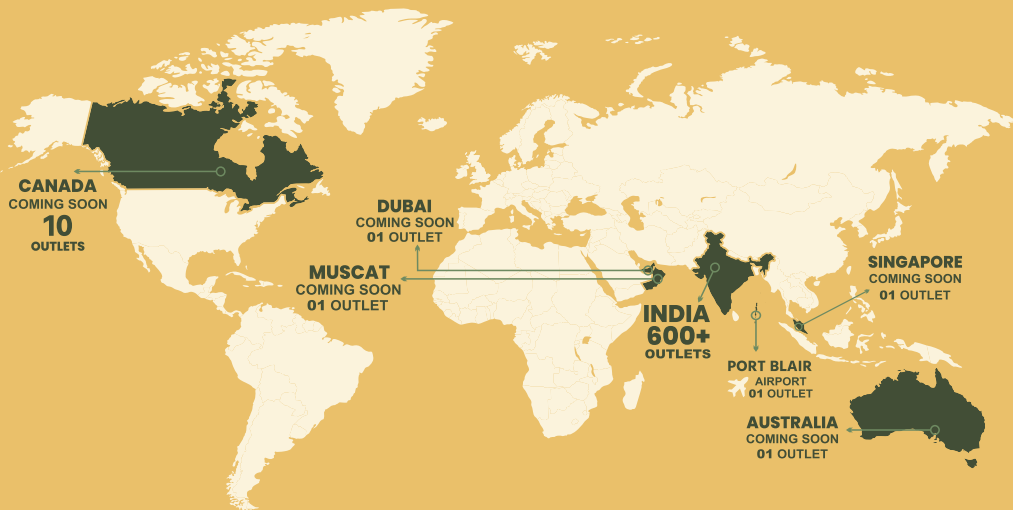

Since 2018

TEALOGY[®]

cafe

YAAR MERA KULHAD

INDORE

600+ Outlets

220+ Cities

“THINK GLOBAL EAT LOCAL”